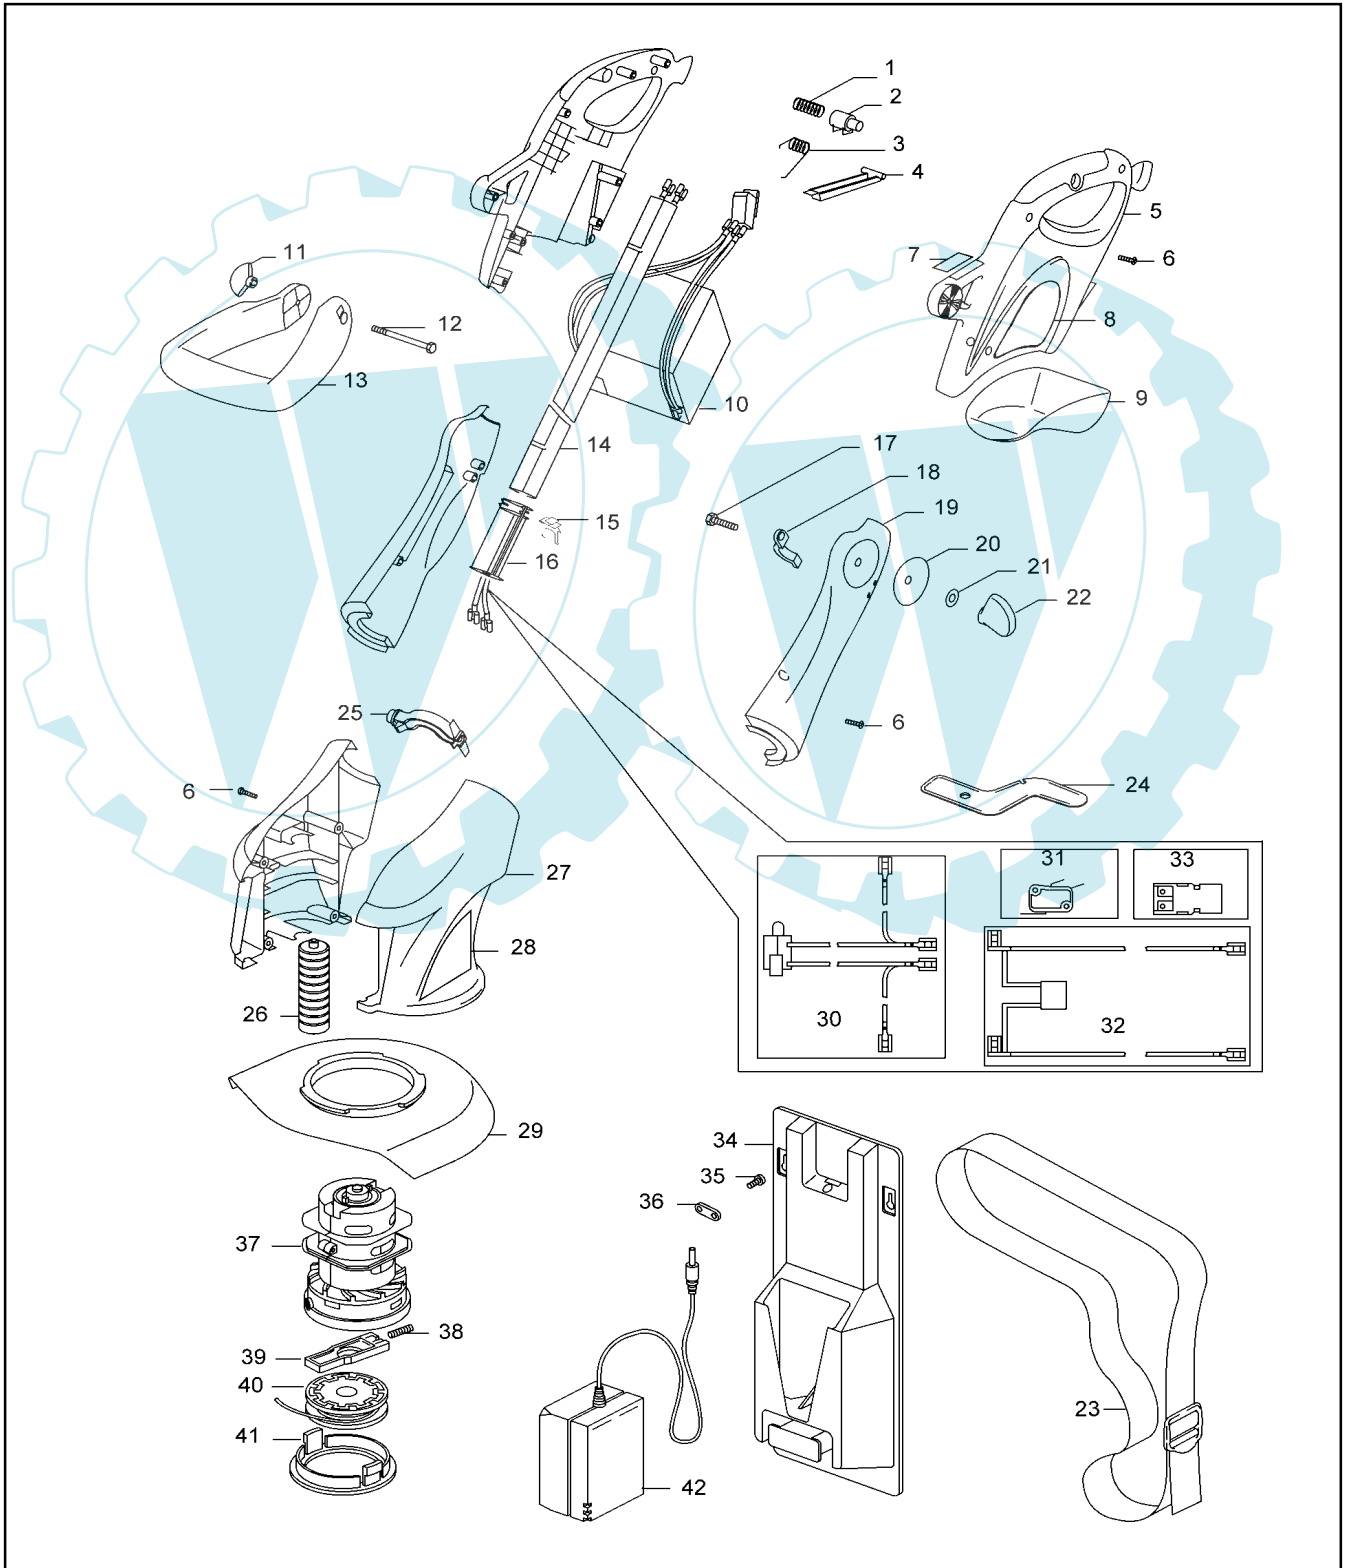

brand Yardpro

date 05.03.2003 Sheet 1/2

Publication No. AP0303001

Model

Yardpro CT250X

Product Number

9648568-62

brand | Yardpro

date | 05.03.2003 | Sheet 2/2

Yardpro CT250X

pos	Part No	Description	Qty	pos	Part No	Description	Qty
1	5149189-00/2	Spring, lock off	1	30	5149152-01/8	Charged lead assy	1
2	5138327-00/1	Button, lock off	1	31	5149481-00/3	Switch	1
3	5130548-00/0	Spring	1	32	5149151-01/0	Motor lead assy	1
4	5137609-01/1	Lever, switch	1	33	5138124-00/2	Thermal cut out	1
5	5139604-00/2	Battery housing	1	34	5106543-68/8	Bracket - charger	1
		Pair		35	5148522-00/5	Screw	1
6	5146672-00/0	Screw	12	36	5140705-00/4	Clamp	1
7	5149248-00/6	Label, warning	1	37	5127441-00/3	Motor/Cutting	1
8	RH 5131095-00/1	Label, battery housing RH	1			head assembly	
	LH 5131095-01/9	Label, battery housing LH	1	38	5149129-00/8	Spring, line feeder	1
9	5127991-68/4	Battery door	1	39	5127198-00/9	Feeder line	1
10	5139401-01/1	Battery kit	1	40	5137651-01/3	Spool and line	1
11	5138575-00/5	Wing knob	1	41	5126976-00/9	Spool cover	1
12	5149973-00/9	Bolt	1	42	5138304-01/8	Battery charger	1
13	5130541-00/5	Handle	1				
14	5127998-68/9	Handle, tube extension	1				
15	5139596-00/0	Clamp, cable extension	1				
16	5139595-00/2	Grommet, clamp extension	1				
17	7252376-51/7	Bolt	1				
18	5139597-00/8	Clamp, tube extension	1				
19	5139601-01/6	Swivels, pair	1				
20	5139598-00/6	Disc wing knob	1				
21	5140266-00/7	Washer	1				
22	5138575-00/5	Wing knob	1				
23	5139366-00/8	Strap	1				
24	5127612-00/9	Scraper tool	1				
25	5137842-01/8	Swivel locking button	1				
26	5138457-68/3	Roller	1				
27	5130542-00/3	Clamshell kit (includes \$ items)	1				
28	\$ 5119489-00/2	Model label LH	1				
	\$ 5130867-00/4	Warning label RH	1				
29	5127619-02/0	Guard	1				